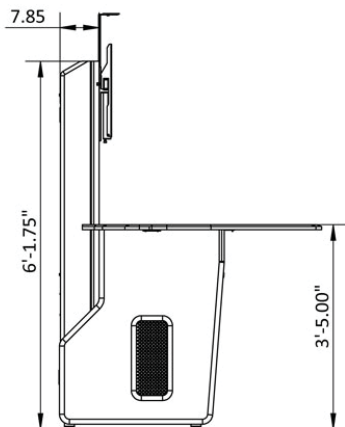

Designed primarily for quick meetings, the T628T-NE table is ideal for open concept room spaces and huddle rooms.

Standard Features

- 42" bar height tabletop
- 3 to 4 people
- Includes TP800 monitor stand (Choice of single-S, dual-D or single-XL display brackets)
- TP800 includes camera mount and 3U rack
- One large vented base compartments to house drop-in racks or PC's
- Island is designed to conceal inputs/outputs and power supplies
- 10U drop-in rack
- Highly resistant thermowrap surface in many colors

Specifications

Model: T628T-NE
Width: 68"
Depth: 52.5"
Height: 42"

Finishes

The information contained in this drawing is the sole property of Audio Visual Furniture International. Any reproduction in part or as a whole without the written permission of Audio Visual Furniture International is prohibited. AVFI can build or modify stock configurations to suit customer specifications. Please contact us to discuss how this service can help meet your needs. Some quantity restrictions may apply. Specification subject to change without notice. Computers, cameras, monitors, etc. are shown to illustrate product usage and are not included unless otherwise noted.