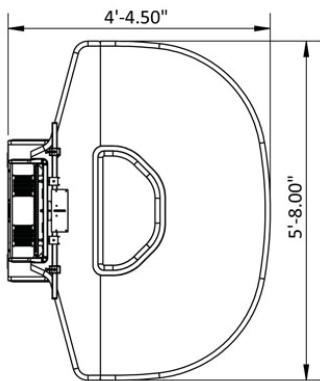

Designed primarily for quick meetings, the T628T-NE table is ideal for open concept room spaces and huddle rooms.

Standard Features

- 42" bar height tabletop
- 3 to 4 people
- Includes TP800 monitor stand (Choice of single-S, dual-D or single-XL display brackets)
- TP800 includes camera mount and 3U rack
- One large vented base compartments to house drop-in racks or PC's
- Island is designed to conceal inputs/outputs and power supplies
- 10U drop-in rack
- Highly resistant thermowrap surface in many colors

Specifications

Model: T628T-NE
Width: 68"
Depth: 52.5"
Height: 42"

Finishes

The information contained in this drawing is the sole property of Audio Visual Furniture International. Any reproduction in part or as a whole without the written permission of Audio Visual Furniture International is prohibited. AVFI can build or modify stock configurations to suit customer specifications. Please contact us to discuss how this service can help meet your needs. Some quantity restrictions may apply. Specification subject to change without notice. Computers, cameras, monitors, etc. are shown to illustrate product usage and are not included unless otherwise noted.