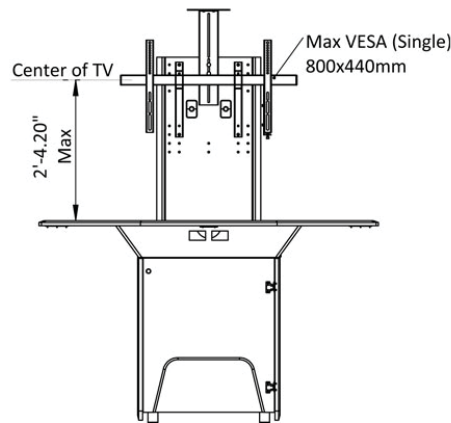

Designed primarily for quick meetings, the T628T-NE table is ideal for open concept room spaces and huddle rooms.

Standard Features

- 42" bar height tabletop
- 3 to 4 people
- Includes TP800 monitor stand (Choice of single-S, dual-D or single-XL display brackets)
- TP800 includes camera mount and 3U rack
- One large vented base compartments to house drop-in racks or PC's
- Island is designed to conceal inputs/outputs and power supplies
- 10U drop-in rack
- Highly resistant thermowrap surface in many colors

Specifications

Model: T628T-NE
Width: 68"
Depth: 52.5"
Height: 42"

Finishes

The information contained in this drawing is the sole property of Audio Visual Furniture International. Any reproduction in part or as a whole without the written permission of Audio Visual Furniture International is prohibited. AVFI can build or modify stock configurations to suit customer specifications. Please contact us to discuss how this service can help meet your needs. Some quantity restrictions may apply. Specification subject to change without notice. Computers, cameras, monitors, etc. are shown to illustrate product usage and are not included unless otherwise noted.